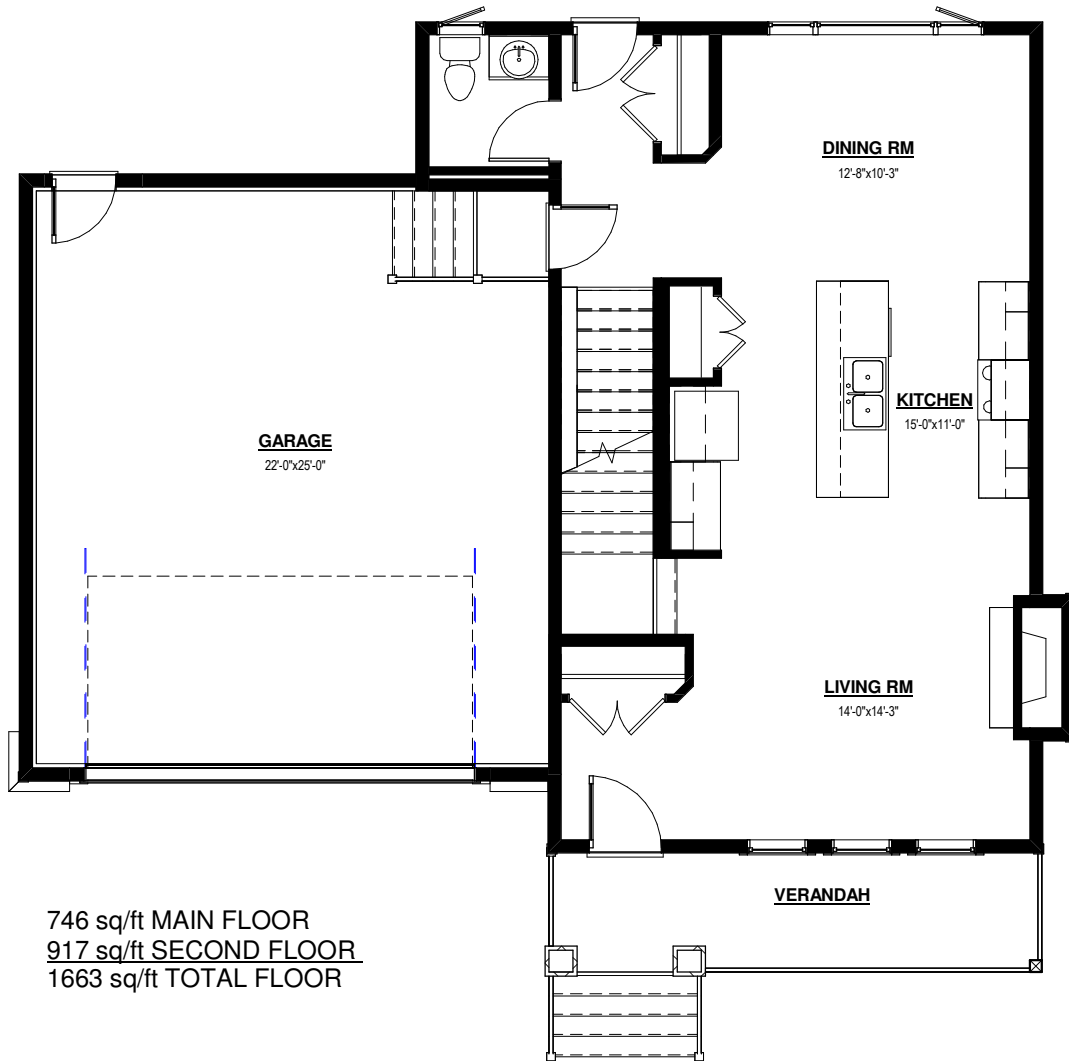

1023 GLACIAL SHORES COMMON

746 sq/ft MAIN FLOOR
917 sq/ft SECOND FLOOR
1663 sq/ft TOTAL FLOOR

1023 GLACIAL SHORES COMMON